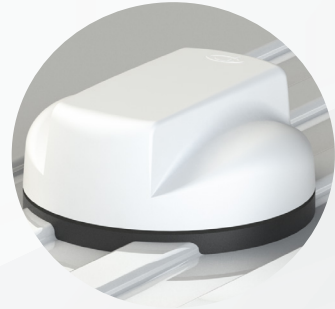

FOR USE WITH

GPSD | SHK Series | GPSB | FINB

* Please note the antenna is used for demonstrative purposes only and does not come with the mounting

Magnetic Mount

Part no. SAB-225

FEATURES

- Easy installation
- Can be fitted anywhere on vehicle
- Ideal for trials and drive-testing

FOR USE WITH

LGMM | LPMM (Great White Series)

LGMQM4 (9 in 1 Series)

LGMH

*Please note the antenna is shown for illustration purpose only, and is not included in the mounting solution

*Enquire about our SAB-225T for a more raised solution

Ribbed / Curved Roof Adapter Kit

Part no. LGMM-EXT-R

FEATURES

- For Great White Series
- For install on ribbed or uneven panels
- Flexible mounting solution
- Ensures effective sealing to vehicle roof

FOR USE WITH