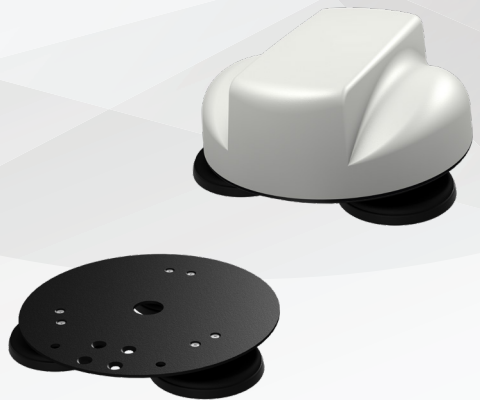

**PANORAMA
ANTENNAS**

Accessories

PRODUCT CATALOGUE

Magnetic Mount

Part no. SAB-224

FEATURES

- Easy Installation
- For Sharkee Series
- Can be fitted anywhere on vehicle
- Ideal for trials and drive-testing

FOR USE WITH

GPSD | SHK Series | GPSB | FINB

* Please note the antenna is used for demonstrative purposes only and does not come with the mounting

Magnetic Mount

Part no. SAB-225

FEATURES

- Easy installation
- Can be fitted anywhere on vehicle
- Ideal for trials and drive-testing

FOR USE WITH

LGMM | LPMM (Great White Series)

LGMQM4 (9 in 1 Series)

LGMH

*Please note the antenna is shown for illustration purpose only, and is not included in the mounting solution

*Enquire about our SAB-225T for a more raised solution

Ribbed / Curved Roof Adapter Kit

Part no. LGMM-EXT-R

FEATURES

- For Great White Series
- For install on ribbed or uneven panels
- Flexible mounting solution
- Ensures effective sealing to vehicle roof

FOR USE WITH